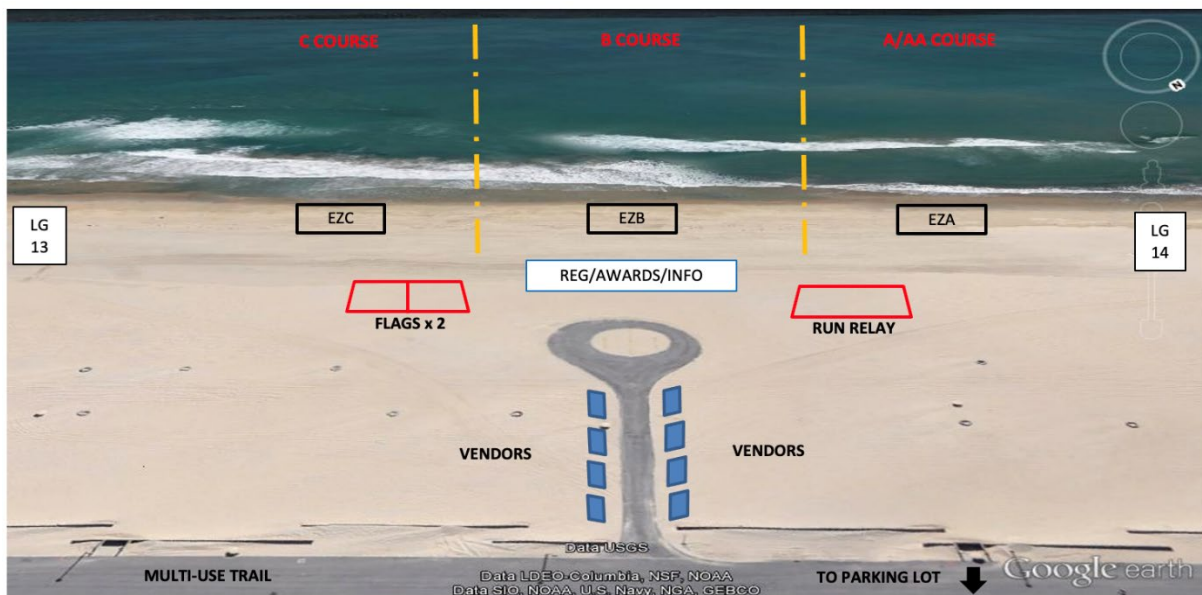

## Event Site:

- The competition will be in the area of Towers 13 and 14 at Huntington State Beach.
- There are possibly 3 entrances that can serve as access to the parking lot. Beach BLVD, Magnolia, and Newland (8am-4pm) can all be used as entrances to parking lot and you can drive to event site using all these entrances. Parking fee for the day is \$15.
- Easiest access for those coming via the 405 north or 405 south would like be driving straight down Beach Blvd.

SITE MAP